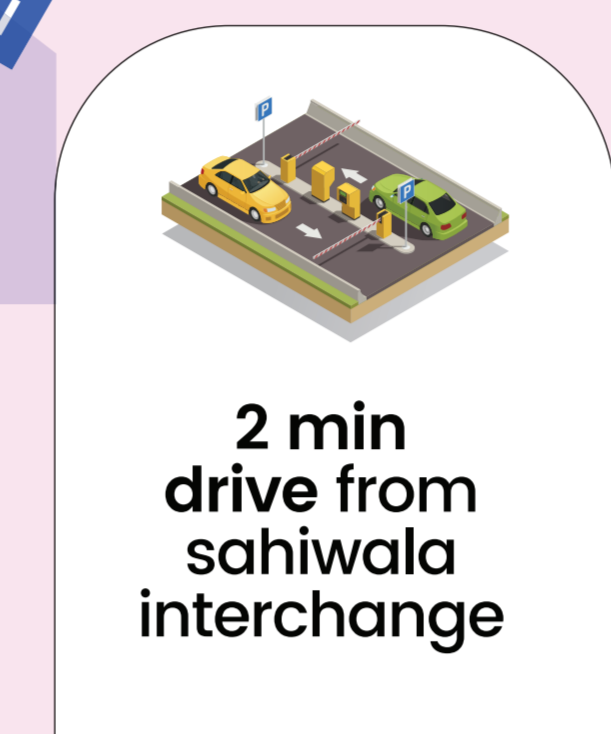

## DIN GARDENS

FAISLABAD

Proposed Airport

5 min drive from Allama Iqbal Industrial Estate

20 min drive from Chiniot

2 min drive from sahiwala interchange

- ### Proposed Locations
- 2 min drive from proposed Expo Centre
  - 3 min drive from proposed Knowledge Park
  - 3 min drive from proposed IT Park
  - 5 min drive from proposed Ring Road
  - New Faisalabad Airport